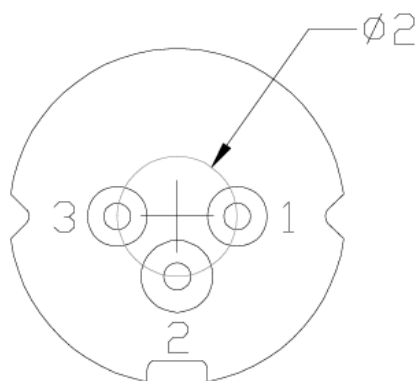

Egismos *DATASHEET*

Absolute Maximum Rating at Tc=25°C

Items	Symbols	Values	Unit
Light output power	Po	7	mW
Reverse voltage(LD)	V_{RL}	2	V
Reverse volgate(PD)	V_{RD}	30	V
Forward current(PD)	I_{FD}	10	mA
Case Temperature	Tc	-10~+70	°C
Storage Temperature	Ts	-40~+85	°C

Electrical Connection