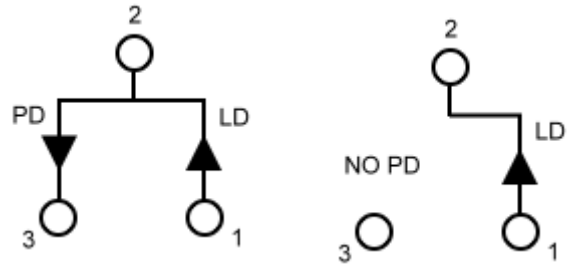

Laser Diode Solutions

SS-D6-6-808-500 is a MOCVD grown 808nm band laser diode. It's an attractive light source, with a typical light output power of CW 500mW. It's suitable for use as high reliability laser diode in a wide range of industrial application.

SS-D6-4-808-500

Electrical and Optical Characteristics at $T_c = 25^\circ\text{C}$

Item	Symbols	Min.	Typ.	Max.	Unit	Condition
Optical Output Power	Po	-	500	-	mW	-
Threshold Current	I _{th}	-	100	200	mA	-
Operating Current	I _{op}	-	550	700	mA	Po=500mW
Operating Voltage	V _{op}	-	2.2	3	V	Po=500mW
Peak Wavelength	λ_p	803	808	813	nm	Po=500mW
Beam Divergence	$\Theta_{//}$	4	8	17	deg	Po=500mW
	Θ_{\perp}	20	30	40	deg	Po=500mW
Beam Angle	$\Delta\Theta_{//}$	-	-	± 3.0	deg	Po=500mW
	$\Delta\Theta_{\perp}$	-	-	± 3.0	deg	Po=500mW
Monitor Current	I _m	-	-	-	mA	Po=500mW
Optical Distance	$\Delta X, \Delta Y, \Delta Z$	-	-	± 60	μm	
Polarization	TM mode					

Egismos

<http://www.egismos.com>
 TEL: +1-888-3481454
 FAX: +1-604-4339864
 E-Mail: sales@egismos.com

Egismos *DATASHEET*

Absolute Maximum Rating at Tc=25°C

Items	Symbols	Values	Unit
Optical Output Power	Po	500	mW
Laser Diode Reverse Voltage	V	2	V
Photo Diode Reverse Voltage	V	30	V
Operating Temperature	To	-10~+40	°C
Storage Temperature	Ts	-40~+85	°C

SS-D6-4-808-500

Electrical Connection

Package Type

P type (P,U,C)

M type (M,R)

N type (N,L,A)

Egismos

<http://www.egismos.com>