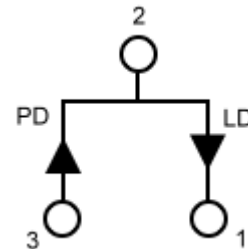

Laser Diode Solutions

SS-D6-6-808-500 is a MOCVD grown 808nm band laser diode. It's an attractive light source, with a typical light output power of CW 500mW. It's suitable for use as high reliability laser diode in a wide range of industrial application.

SS-D6-4-808-500

Electrical and Optical Characteristics at $T_c = 25^\circ\text{C}$

Item	Symbols	Min.	Typ.	Max.	Unit	Condition
Optical Output Power	Po	-	500	-	mW	-
Threshold Current	I _{th}	-	100	200	mA	-
Operating Current	I _{op}	-	550	700	mA	Po=500mW
Operating Voltage	V _{op}	-	2.2	3	V	Po=500mW
Peak Wavelength	λ_p	803	808	813	nm	Po=500mW
Beam Divergence	$\Theta_{//}$	4	8	17	deg	Po=500mW
	Θ_{\perp}	20	30	40	deg	Po=500mW
Beam Angle	$\Delta\Theta_{//}$	-	-	± 3.0	deg	Po=500mW
	$\Delta\Theta_{\perp}$	-	-	± 3.0	deg	Po=500mW
Monitor Current	I _m	-	-	-	mA	Po=500mW
Optical Distance	$\Delta X, \Delta Y, \Delta Z$	-	-	± 60	μm	
Polarization	TM mode					

SS-D6-4-808-500

Electrical Connection

Package Type

P type (P,U,C)

M type (M,R)

N type (N,L,A)

Egismos

<http://www.egismos.com>