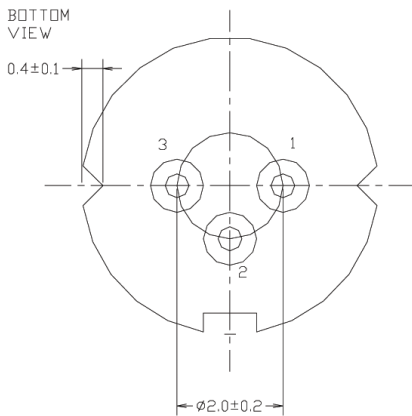

Egismos *DATASHEET*

Absolute Maximum Rating at Tc=25°C

Items	Symbols	Values	Unit
Optical Output Power	Po	500	mW
Laser Diode Reverse Voltage	V	2	V
Photo Diode Reverse Voltage	V	30	V
Operating Temperature	To	-10~+40	°C
Storage Temperature	Ts	-40~+85	°C

Electrical Connection

Package Type

P type (P,U,C)