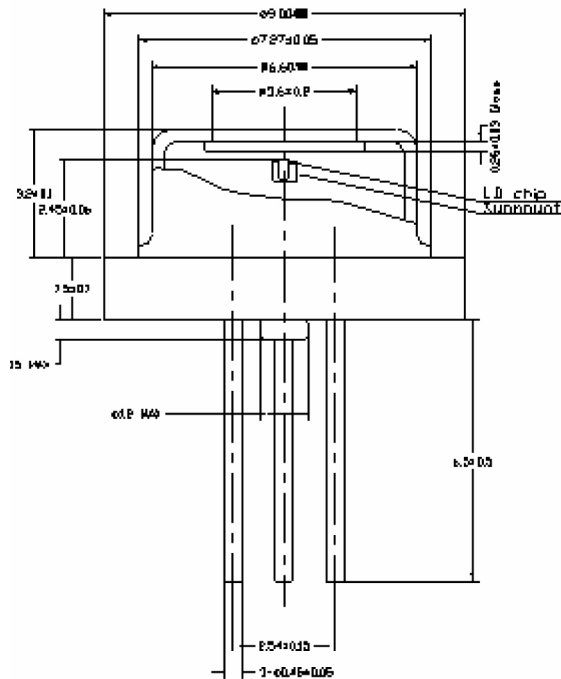

EGISMOS *DATASHEET*

Laser Diode Package Drawing

EGISMOS

<http://www.egismos.com>

TEL: +1-888-3481454

FAX: +1-604-4339864

E-Mail: sales@eGismos.com