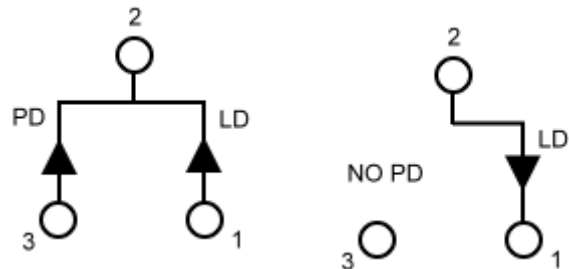

Laser Diode Solutions

SS-D6-6-808-500 is a MOCVD grown 808nm band laser diode. It's an attractive light source, with a typical light output power of CW 500mW. It's suitable for use as high reliability laser diode in a wide range of industrial application.

SS-D6-4-808-500

Electrical and Optical Characteristics at $T_c = 25^\circ\text{C}$

Item	Symbols	Min.	Typ.	Max.	Unit	Condition
Optical Output Power	Po	-	500	-	mW	-
Threshold Current	I _{th}	-	100	200	mA	-
Operating Current	I _{op}	-	550	700	mA	Po=500mW
Operating Voltage	V _{op}	-	2.2	3	V	Po=500mW
Peak Wavelength	λ_p	803	808	813	nm	Po=500mW
Beam Divergence	$\Theta_{//}$	4	8	17	deg	Po=500mW
	Θ_{\perp}	20	30	40	deg	Po=500mW
Beam Angle	$\Delta\Theta_{//}$	-	-	± 3.0	deg	Po=500mW
	$\Delta\Theta_{\perp}$	-	-	± 3.0	deg	Po=500mW
Monitor Current	I _m	-	-	-	mA	Po=500mW
Optical Distance	$\Delta X, \Delta Y, \Delta Z$	-	-	± 60	μm	
Polarization	TM mode					

Egismos

<http://www.egismos.com>
 TEL: +1-888-3481454
 FAX: +1-604-4339864
 E-Mail: sales@egismos.com

Egismos *DATASHEET*

Absolute Maximum Rating at Tc=25°C

Items	Symbols	Values	Unit
Optical Output Power	Po	500	mW
Laser Diode Reverse Voltage	V	2	V
Photo Diode Reverse Voltage	V	30	V
Operating Temperature	To	-10~+40	°C
Storage Temperature	Ts	-40~+85	°C

SS-D6-4-808-500

Electrical Connection

Package Type

P type (P,U,C)

M type (M,R)

N type (N,L,A)

Egismos

<http://www.egismos.com>