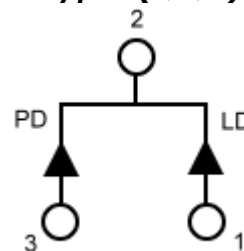

Laser Diode Solutions

SS-D6-5-635-5-N is a MOCVD grown 635nm band InGaAlP laser diode with quantum well structure. It's an attractive light source, with a typical light output power of 5mW for optoelectronic devices such as Optical Leveler and Modules

Electrical and Optical Characteristics at $T_c = 25^\circ\text{C}$

Item	Symbols	Min.	Typ.	Max.	Unit	Condition
Optical Output Power	Po	-	5	-	mW	-
Threshold Current	I _{th}	-	30	40	mA	-
Operating Current	I _{op}	-	34	50	mA	Po=5mW
Operating Voltage	V _{op}	-	2.2	2.7	V	Po=5mW
Lasing Wavelength	λ_p	630	635	640	nm	Po=5mW
Beam Divergence	$\Theta_{//}$	6	8	12	deg	Po=5mW
	Θ_{\perp}	28	34	40	deg	Po=5mW
Beam Angle	$\Delta\Theta_{//}$	-	-	± 1.5	deg	Po=5mW
	$\Delta\Theta_{\perp}$	-	-	± 2.5	deg	Po=5mW
Monitor Current	I _m	0.1	0.15	0.5	mA	Po=5mW
Optical Distance	$\Delta X, \Delta Y, \Delta Z$	-	-	± 60	μm	-

SS-D6-5-635-5

Electrical Connection

Package Type

P type (P,U,C)

M type (M,R)

N type (N,L,A)

Egismos

<http://www.egismos.com>