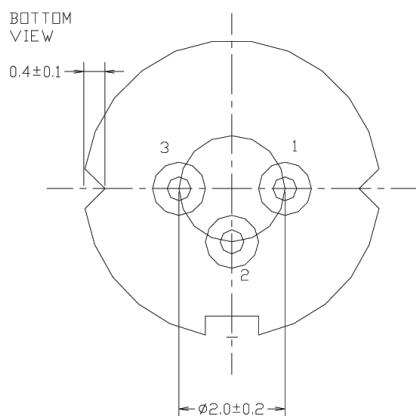

Egismos *DATASHEET*

Absolute Maximum Rating at Tc=25°C

Items	Symbols	Values	Unit
Optical Output Power	P	6	mW
Laser Diode Reverse Voltage	V	2	v
Photo Diode Reverse Voltage	V	30	v
Operating Temperature	To	-10~+50	°C
Storage Temperature	Ts	-40~+85	°C

Electrical Connection