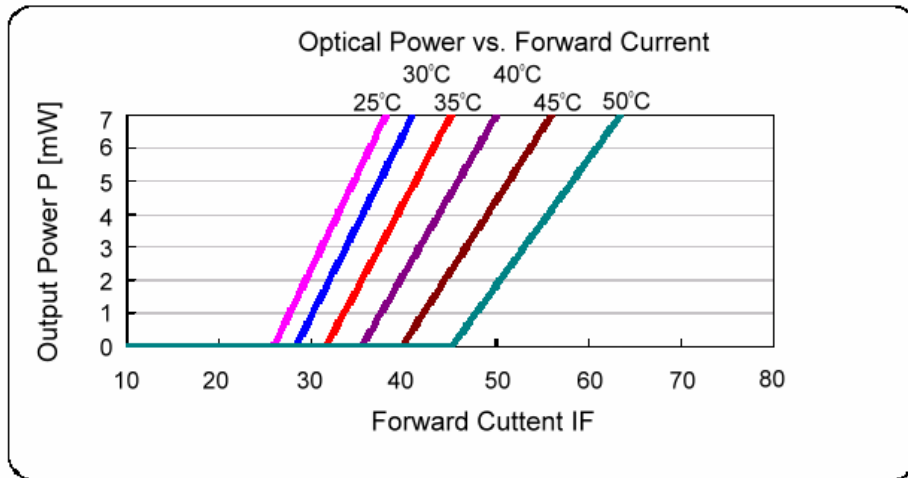

EGISMOS *DATASHEET*

Example of Representative Characteristics I