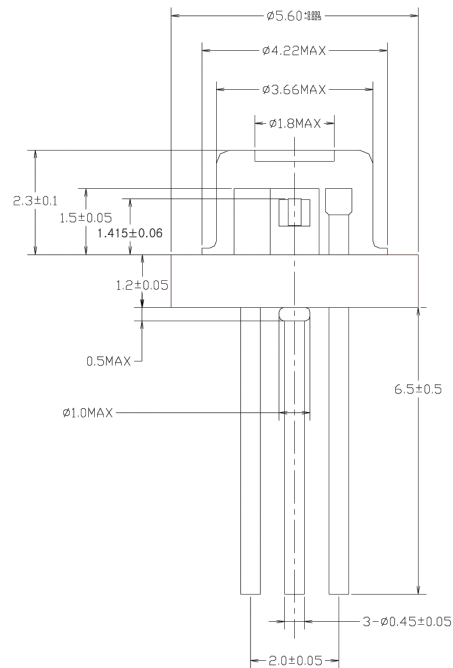

Egismos *DATASHEET*

Laser Diode Package Drawing