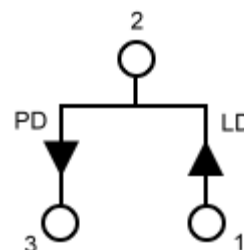

Package Type

P type (P,U,C)