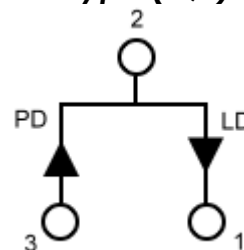

Laser Diode Solutions

SS-D6-5-635-5-N is a MOCVD grown 635nm band InGaAlP laser diode with quantum well structure. It's an attractive light source, with a typical light output power of 5mW for optoelectronic devices such as Optical Leveler and Modules

Electrical and Optical Characteristics at $T_c = 25^\circ\text{C}$

Item	Symbols	Min.	Typ.	Max.	Unit	Condition
Optical Output Power	Po	-	5	-	mW	-
Threshold Current	I _{th}	-	30	40	mA	-
Operating Current	I _{op}	-	34	50	mA	Po=5mW
Operating Voltage	V _{op}	-	2.2	2.7	V	Po=5mW
Lasing Wavelength	λ_p	630	635	640	nm	Po=5mW
Beam Divergence	$\Theta_{//}$	6	8	12	deg	Po=5mW
	Θ_{\perp}	28	34	40	deg	Po=5mW
Beam Angle	$\Delta\Theta_{//}$	-	-	± 1.5	deg	Po=5mW
	$\Delta\Theta_{\perp}$	-	-	± 2.5	deg	Po=5mW
Monitor Current	I _m	0.1	0.15	0.5	mA	Po=5mW
Optical Distance	$\Delta X, \Delta Y, \Delta Z$	-	-	± 60	μm	-

SS-D6-5-635-5

Electrical Connection

Package Type

P type (P,U,C)

M type (M,R)

N type (N,L,A)

Egismos

<http://www.egismos.com>