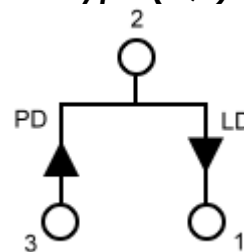

Laser Diode Solutions

SS-D6-5-637-10 is a MOCVD grown 637nm band InGaAlP laser diode. It's an attractive light source, with a typical light output power of 10mW. It's suitable for use as high reliability laser diode in a wide range of industrial application.

Electrical and Optical Characteristics at $T_c = 25^\circ\text{C}$

Item	Symbols	Min.	Typ.	Max.	Unit	Condition
Optical Output Power	Po	-	10	-	mW	-
Threshold Current	I _{th}	-	30	50	mA	-
Operating Current	I _{op}	-	55	75	mA	Po=10mW
Operating Voltage	V _{op}	-	2.2	2.5	V	Po=10mW
Lasing Wavelength	λ_p	-	637	645	nm	Po=10mW
Beam Divergence	$\Theta_{//}$	6	8	11	deg	Po=10mW
	Θ_{\perp}	25	30	35	deg	Po=10mW
Beam Angle	$\Delta\Theta_{//}$	-	-	± 1.5	deg	Po=10mW
	$\Delta\Theta_{\perp}$	-	-	± 2.5	deg	Po=10mW
Monitor Current	I _m	0.05	0.15	0.3	mA	Po=10mW
Optical Distance	$\Delta X, \Delta Y, \Delta Z$	-	-	± 60	μm	-

SS-D6-5-637-10

Electrical Connection

Package Type

P type (P,U,C)

M type (M,R)

N type (N,L,A)

Egismos

<http://www.egismos.com>