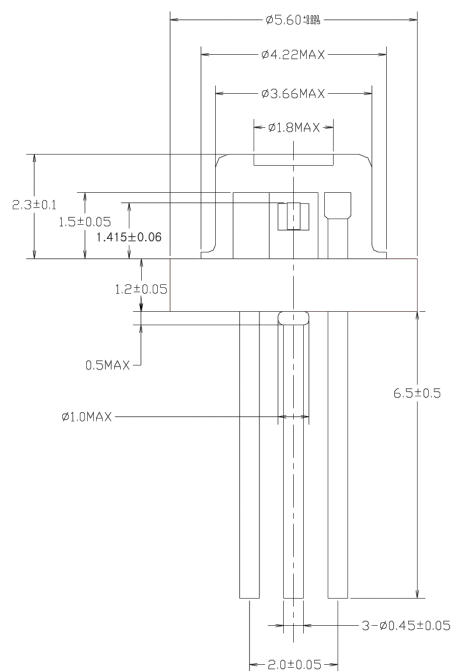

EGISMOS *DATASHEET*

Laser Diode Package Drawing

SS-D6-5-637-10