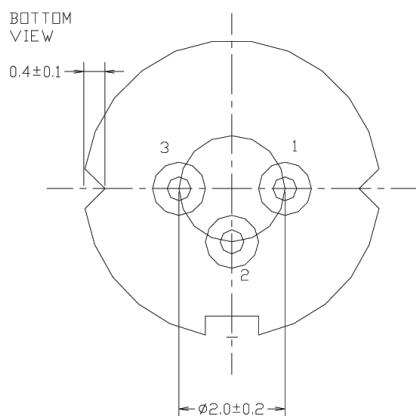

Egismos *DATASHEET*

Absolute Maximum Rating at Tc=25°C

Items	Symbols	Values	Unit
Optical Output Power	P	12	mW
Laser Diode Reverse Voltage	V	2	V
Photo Diode Reverse Voltage	V	30	V
Operating Temperature	To	-10~+50	°C
Storage Temperature	Ts	-40~+85	°C

Electrical Connection