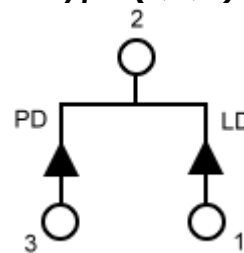

Laser Diode Solutions

SS-D6-5-637-10 is a MOCVD grown 637nm band InGaAlP laser diode. It's an attractive light source, with a typical light output power of 10mW. It's suitable for use as high reliability laser diode in a wide range of industrial application.

Electrical and Optical Characteristics at $T_c = 25^\circ\text{C}$

Item	Symbols	Min.	Typ.	Max.	Unit	Condition
Optical Output Power	Po	-	10	-	mW	-
Threshold Current	I _{th}	-	30	50	mA	-
Operating Current	I _{op}	-	55	75	mA	Po=10mW
Operating Voltage	V _{op}	-	2.2	2.5	V	Po=10mW
Lasing Wavelength	λ_p	-	637	645	nm	Po=10mW
Beam Divergence	$\Theta_{//}$	6	8	11	deg	Po=10mW
	Θ_{\perp}	25	30	35	deg	Po=10mW
Beam Angle	$\Delta\Theta_{//}$	-	-	± 1.5	deg	Po=10mW
	$\Delta\Theta_{\perp}$	-	-	± 2.5	deg	Po=10mW
Monitor Current	I _m	0.05	0.15	0.3	mA	Po=10mW
Optical Distance	$\Delta X, \Delta Y, \Delta Z$	-	-	± 60	μm	-

SS-D6-5-637-10

Electrical Connection

Package Type

P type (P,U,C)

M type (M,R)

N type (N,L,A)

Egismos

<http://www.egismos.com>