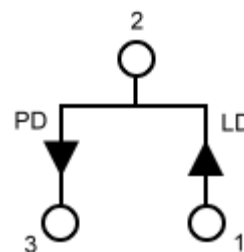

Egismos *DATASHEET*

637nm Compact Laser Diode Modules Key features

Visible light $\lambda = 637\text{nm}$
 Output powers = 10mW
 Package type = 5.6mm Φ
 High reliability

SS-D6-5-637-10

Applications

Laser Pointer & General Purpose Red Laser Light Source
 Bar Code Reader & High Precision Measuring Instruments
 Laser Module & High Precision Engineering Instruments

Laser Diode Solutions

SS-D6-5-637-10 is a MOCVD grown 637nm band InGaAlP laser diode. It's an attractive light source, with a typical light output power of 10mW. It's suitable for use as high reliability laser diode in a wide range of industrial application.

Electrical and Optical Characteristics at $T_c = 25^\circ\text{C}$

Item	Symbols	Min.	Typ.	Max.	Unit	Condition
Optical Output Power	Po	-	10	-	mW	-
Threshold Current	I _{th}	-	30	50	mA	-
Operating Current	I _{op}	-	55	75	mA	Po=10mW
Operating Voltage	V _{op}	-	2.2	2.5	V	Po=10mW
Lasing Wavelength	λ_p	-	637	645	nm	Po=10mW
Beam Divergence	$\Theta_{//}$	6	8	11	deg	Po=10mW
	Θ_{\perp}	25	30	35	deg	Po=10mW
Beam Angle	$\Delta\Theta_{//}$	-	-	± 1.5	deg	Po=10mW
	$\Delta\Theta_{\perp}$	-	-	± 2.5	deg	Po=10mW
Monitor Current	I _m	0.05	0.15	0.3	mA	Po=10mW
Optical Distance	$\Delta X, \Delta Y, \Delta Z$	-	-	± 60	μm	-

SS-D6-5-637-10

Electrical Connection

Package Type

P type (P,U,C)

M type (M,R)

N type (N,L,A)

Egismos

<http://www.egismos.com>