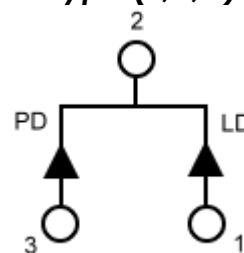

Laser Diode Solutions

SS-D6-6-788-10 is a MOCVD grown 780nm band laser diode. It's an attractive light source, with a typical light output power of CW 10mW. It's suitable for use as high reliability laser diode in a wide range of industrial application.

SS-D6-6-788-10

Electrical and Optical Characteristics at Tc=25°C

Item	Symbols	Min.	Typ.	Max.	Unit	Condition
Optical Output Power	Po	-	10	-	mW	-
Threshold Current	Ith	8	12	18	mA	-
Operating Current	Iop	-	22	40	mA	Po=10mW
Differential Efficiency	η	0.55	0.75	0.95	mW/mA	5mW/ I(10mW)-I(5mW)
Operating Voltage	Vop	1.5	1.8	2.4	V	Po=10mW
Peak Wavelength	λ_p	775	788	800	nm	Po=10mW
Beam Divergence	$\Theta_{//}$	6	8	11	deg	Po=10mW
	Θ_{\perp}	25	31	35	deg	Po=10mW
Beam Angle	$\Delta\Theta_{//}$	-	-	± 2.0	deg	Po=10mW
	$\Delta\Theta_{\perp}$	-	-	± 3.0	deg	Po=10mW
Monitor Current	Im	0.5	0.7	1.5	mA	Po=10mW
Optical Distance	$\Delta X, \Delta Y, \Delta Z$	-	-	± 60	μm	Po=10mW
Astigmatism	As	-	-	10	μm	Po=10mW

SS-D6-6-788-10

Electrical Connection

Package Type

P type (P,U,C)

M type (M,R)

N type (N,L,A)

Egismos

<http://www.egismos.com>