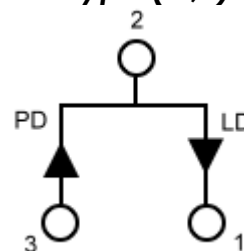

Laser Diode Solutions

SS-D6-6-788-10 is a MOCVD grown 780nm band laser diode. It's an attractive light source, with a typical light output power of CW 10mW. It's suitable for use as high reliability laser diode in a wide range of industrial application.

SS-D6-6-788-10

Electrical and Optical Characteristics at Tc=25°C

Item	Symbols	Min.	Typ.	Max.	Unit	Condition
Optical Output Power	Po	-	10	-	mW	-
Threshold Current	Ith	8	12	18	mA	-
Operating Current	Iop	-	22	40	mA	Po=10mW
Differential Efficiency	η	0.55	0.75	0.95	mW/mA	5mW/ I(10mW)-I(5mW)
Operating Voltage	Vop	1.5	1.8	2.4	V	Po=10mW
Peak Wavelength	λ_p	775	788	800	nm	Po=10mW
Beam Divergence	$\Theta_{//}$	6	8	11	deg	Po=10mW
	Θ_{\perp}	25	31	35	deg	Po=10mW
Beam Angle	$\Delta\Theta_{//}$	-	-	± 2.0	deg	Po=10mW
	$\Delta\Theta_{\perp}$	-	-	± 3.0	deg	Po=10mW
Monitor Current	Im	0.5	0.7	1.5	mA	Po=10mW
Optical Distance	$\Delta X, \Delta Y, \Delta Z$	-	-	± 60	μm	Po=10mW
Astigmatism	As	-	-	10	μm	Po=10mW

SS-D6-6-788-10

Electrical Connection

Package Type

P type (P,U,C)

M type (M,R)

N type (N,L,A)

Egismos

<http://www.egismos.com>