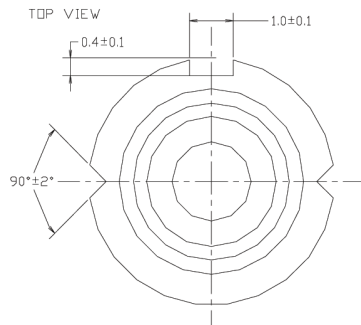

Egismos

<http://www.egismos.com>

TEL: +1-888-3481454

FAX: +1-604-4339864

E-Mail: sales@egismos.com