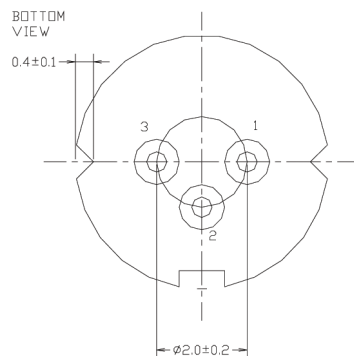

Egismos

<http://www.egismos.com>

TEL: +1-888-3481454

FAX: +1-604-4339864

E-Mail: sales@egismos.com