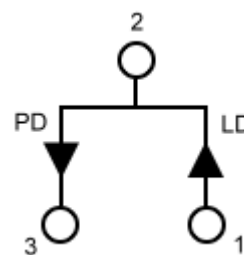

Laser Diode Solutions

SS-D6-6-788-10 is a MOCVD grown 780nm band laser diode. It's an attractive light source, with a typical light output power of CW 10mW. It's suitable for use as high reliability laser diode in a wide range of industrial application.

SS-D6-6-788-10

Electrical and Optical Characteristics at Tc=25°C

Item	Symbols	Min.	Typ.	Max.	Unit	Condition
Optical Output Power	Po	-	10	-	mW	-
Threshold Current	Ith	8	12	18	mA	-
Operating Current	Iop	-	22	40	mA	Po=10mW
Differential Efficiency	η	0.55	0.75	0.95	mW/mA	5mW/ I(10mW)-I(5mW)
Operating Voltage	Vop	1.5	1.8	2.4	V	Po=10mW
Peak Wavelength	λ_p	775	788	800	nm	Po=10mW
Beam Divergence	$\Theta_{//}$	6	8	11	deg	Po=10mW
	Θ_{\perp}	25	31	35	deg	Po=10mW
Beam Angle	$\Delta\Theta_{//}$	-	-	± 2.0	deg	Po=10mW
	$\Delta\Theta_{\perp}$	-	-	± 3.0	deg	Po=10mW
Monitor Current	Im	0.5	0.7	1.5	mA	Po=10mW
Optical Distance	$\Delta X, \Delta Y, \Delta Z$	-	-	± 60	μm	Po=10mW
Astigmatism	As	-	-	10	μm	Po=10mW

EGISMOS

<http://www.egismos.com>
 TEL:+1-888-3481454
 FAX:+1-604-4339864
 E-Mail:sales@eGismos.com

Egismos *DATASHEET*

Absolute Maximum Rating at Tc=25°C

Items	Symbols	Values	Unit
Optical Output Power	Po	12	mW
Laser Diode Reverse Voltage	V	2	V
Photo Diode Reverse Voltage	V	30	V
Operating Temperature	To	-10~+60	°C
Storage Temperature	Ts	-40~+85	°C

SS-D6-6-788-10

Electrical Connection

Package Type

P type (P,U,C)

M type (M,R)

N type (N,L,A)

Egismos

<http://www.egismos.com>