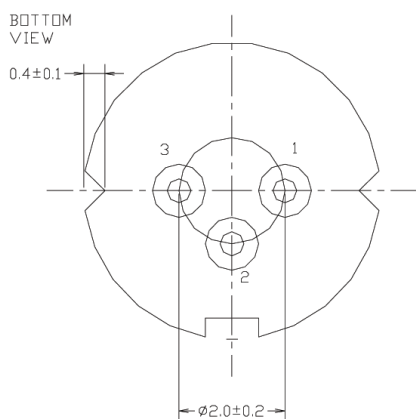

Egismos *DATASHEET*

Absolute Maximum Rating at Tc=25°C

Items	Symbols	Values	Unit
Optical Output Power	Po	12	mW
Laser Diode Reverse Voltage	V	2	V
Photo Diode Reverse Voltage	V	30	V
Operating Temperature	To	-10~+60	°C
Storage Temperature	Ts	-40~+85	°C

Electrical Connection