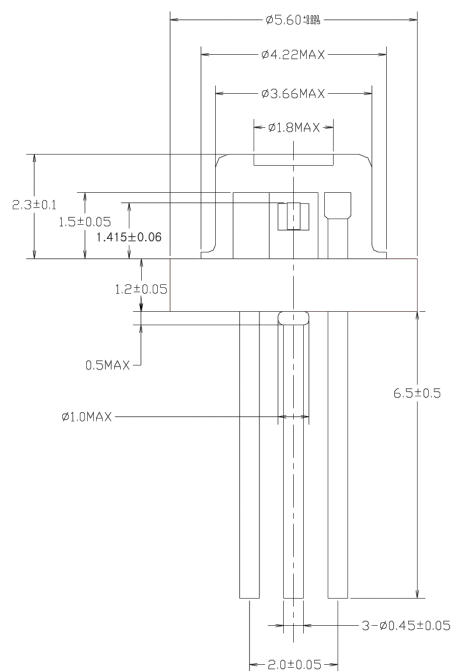

Egismos *DATASHEET*

Laser Diode Package Drawing

SS-D6-6-788-10