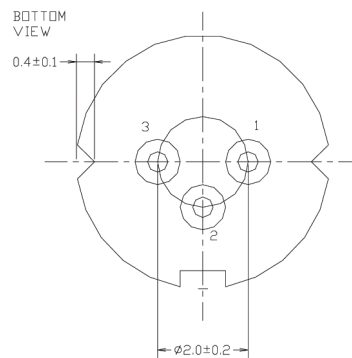

Egismos

<http://www.egismos.com>

TEL: +1-888-3481454

FAX: +1-604-4339864

E-Mail: sales@egismos.com