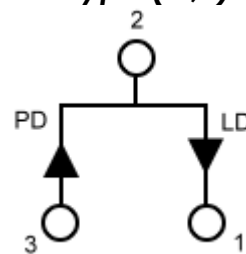

SS-D6-6-855-40

Electrical and Optical Characteristics at Tc=25°C

Item	Symbols	Min.	Typ.	Max.	Unit	Condition
Optical Output Power	Po	-	40	-	mW	-
Threshold Current	Ith	-	30	45	mA	-
Operating Current	Iop	70	95	110	mA	Po=40mW
Slope Efficiency	SE	0.3	0.6	0.9	mW/mA	20~40mW
Operating Voltage	Vop	-	2.0	2.5	V	Po=40mW
Peak Wavelength	λ_p	845	855	865	nm	Po=40mW
Beam Divergence	$\Theta_{//}$	7	9	12	deg	Po=40mW
	Θ_{\perp}	25	32	40	deg	Po=40mW
Beam Angle	$\Delta\Theta_{//}$	-	-	± 2.0	deg	Po=40mW
	$\Delta\Theta_{\perp}$	-	-	± 3.0	deg	Po=40mW
Monitor Current	Im	0.05	0.2	0.5	mA	Po=40mW
Optical Distance	$\Delta X, \Delta Y, \Delta Z$	-	-	± 60	μm	
Astigmatism	As	-	-	15	μm	

SS-D6-6-855-40

Electrical Connection

Package Type

P type (P,U,C)

M type (M,R)

N type (N,L,A)

Egismos

<http://www.egismos.com>