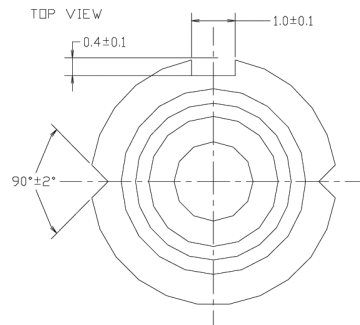

Egismos

<http://www.egismos.com>

TEL: +1-888-3481454

FAX: +1-604-4339864

E-Mail: sales@egismos.com