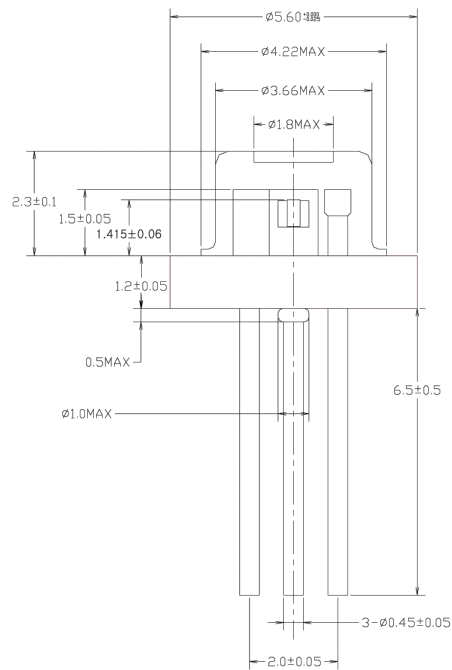

Egismos *DATASHEET*

Laser Diode Package Drawing

SS-D6-6-855-40