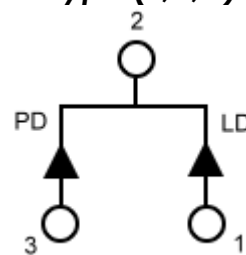

SS-D6-6-855-40

Electrical and Optical Characteristics at Tc=25°C

Item	Symbols	Min.	Typ.	Max.	Unit	Condition
Optical Output Power	Po	-	40	-	mW	-
Threshold Current	Ith	-	30	45	mA	-
Operating Current	Iop	70	95	110	mA	Po=40mW
Slope Efficiency	SE	0.3	0.6	0.9	mW/mA	20~40mW
Operating Voltage	Vop	-	2.0	2.5	V	Po=40mW
Peak Wavelength	λ_p	845	855	865	nm	Po=40mW
Beam Divergence	$\Theta_{//}$	7	9	12	deg	Po=40mW
	Θ_{\perp}	25	32	40	deg	Po=40mW
Beam Angle	$\Delta\Theta_{//}$	-	-	± 2.0	deg	Po=40mW
	$\Delta\Theta_{\perp}$	-	-	± 3.0	deg	Po=40mW
Monitor Current	Im	0.05	0.2	0.5	mA	Po=40mW
Optical Distance	$\Delta X, \Delta Y, \Delta Z$	-	-	± 60	μm	
Astigmatism	As	-	-	15	μm	

SS-D6-6-855-40

Electrical Connection

Package Type

P type (P,U,C)

M type (M,R)

N type (N,L,A)

Egismos

<http://www.egismos.com>