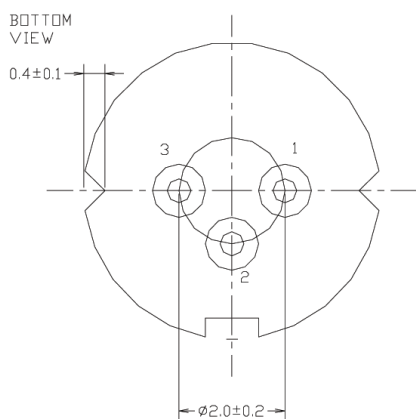

Egismos *DATASHEET*

Absolute Maximum Rating at Tc=25°C

Items	Symbols	Values	Unit
Optical Output Power	Po	42	mW
Laser Diode Reverse Voltage	V	2	V
Photo Diode Reverse Voltage	V	30	V
Operating Temperature	To	-10~+60	°C
Storage Temperature	Ts	-40~+85	°C

Electrical Connection