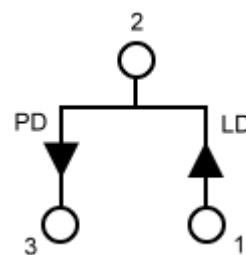

Laser Diode Solutions

SS-D6-6-855-40 is a MOCVD grown 850nm band laser diode. It's an attractive light source, with a typical light output power of CW 40mW. It's suitable for use as high reliability laser diode in a wide range of industrial application.

SS-D6-6-855-40

Electrical and Optical Characteristics at Tc=25°C

Item	Symbols	Min.	Typ.	Max.	Unit	Condition
Optical Output Power	Po	-	40	-	mW	-
Threshold Current	Ith	-	30	45	mA	-
Operating Current	Iop	70	95	110	mA	Po=40mW
Slope Efficiency	SE	0.3	0.6	0.9	mW/mA	20~40mW
Operating Voltage	Vop	-	2.0	2.5	V	Po=40mW
Peak Wavelength	λ_p	845	855	865	nm	Po=40mW
Beam Divergence	$\Theta_{//}$	7	9	12	deg	Po=40mW
	Θ_{\perp}	25	32	40	deg	Po=40mW
Beam Angle	$\Delta\Theta_{//}$	-	-	± 2.0	deg	Po=40mW
	$\Delta\Theta_{\perp}$	-	-	± 3.0	deg	Po=40mW
Monitor Current	Im	0.05	0.2	0.5	mA	Po=40mW
Optical Distance	$\Delta X, \Delta Y, \Delta Z$	-	-	± 60	μm	
Astigmatism	As	-	-	15	μm	

Egismos

<http://www.egismos.com>

TEL:+1-888-3481454

FAX:+1-604-4339864

E-Mail:sales@eGismos.com

Egismos *DATASHEET*

Absolute Maximum Rating at Tc=25°C

Items	Symbols	Values	Unit
Optical Output Power	Po	42	mW
Laser Diode Reverse Voltage	V	2	V
Photo Diode Reverse Voltage	V	30	V
Operating Temperature	To	-10~+60	°C
Storage Temperature	Ts	-40~+85	°C

SS-D6-6-855-40

Electrical Connection

Package Type

P type (P,U,C)

M type (M,R)

N type (N,L,A)

Egismos

<http://www.egismos.com>